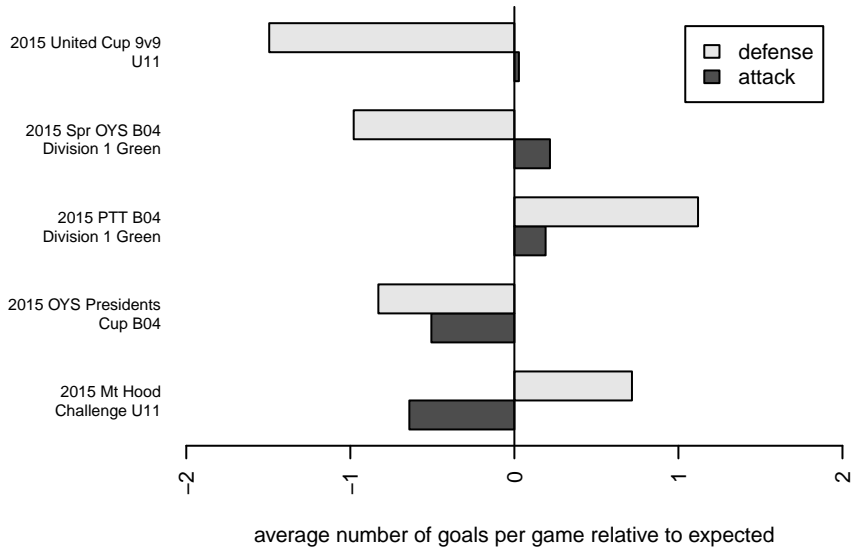

Performance relative to 13 month average