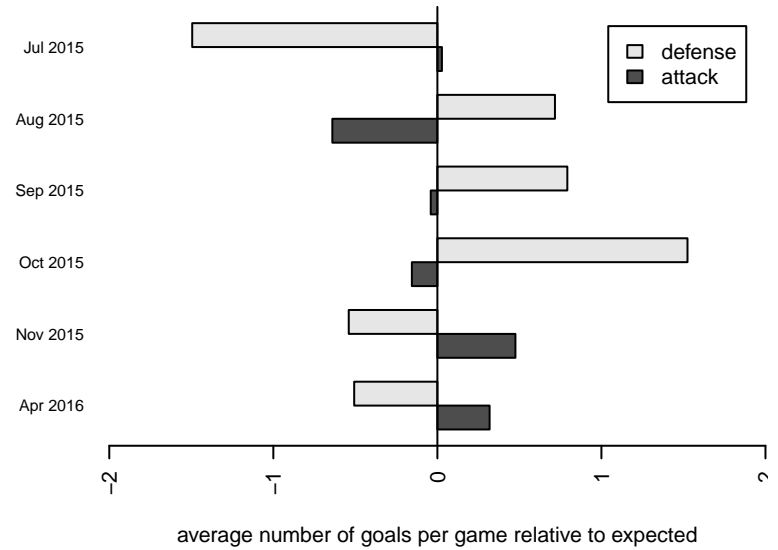

Performance relative to 13 month average