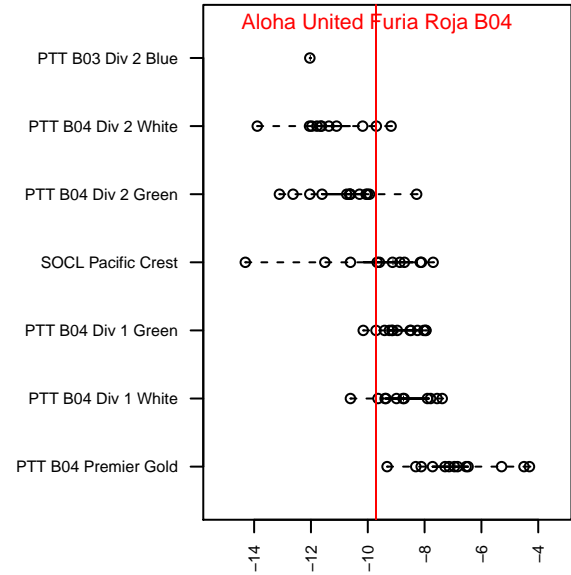

**attack and defense rating
relative to others at age
and all opponents in last 13 months**