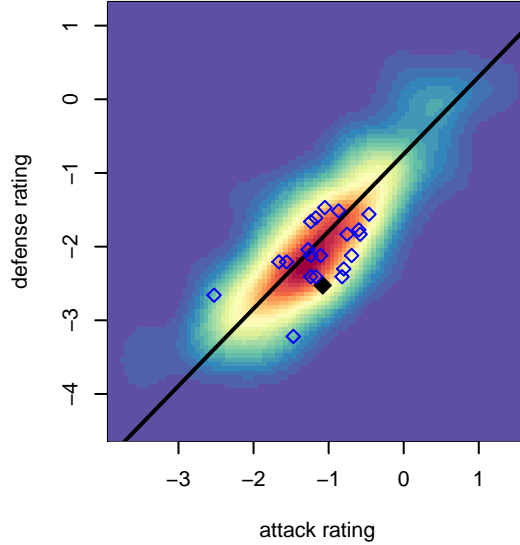

**attack and defense rating
relative to others at age
and all opponents in last 13 months**