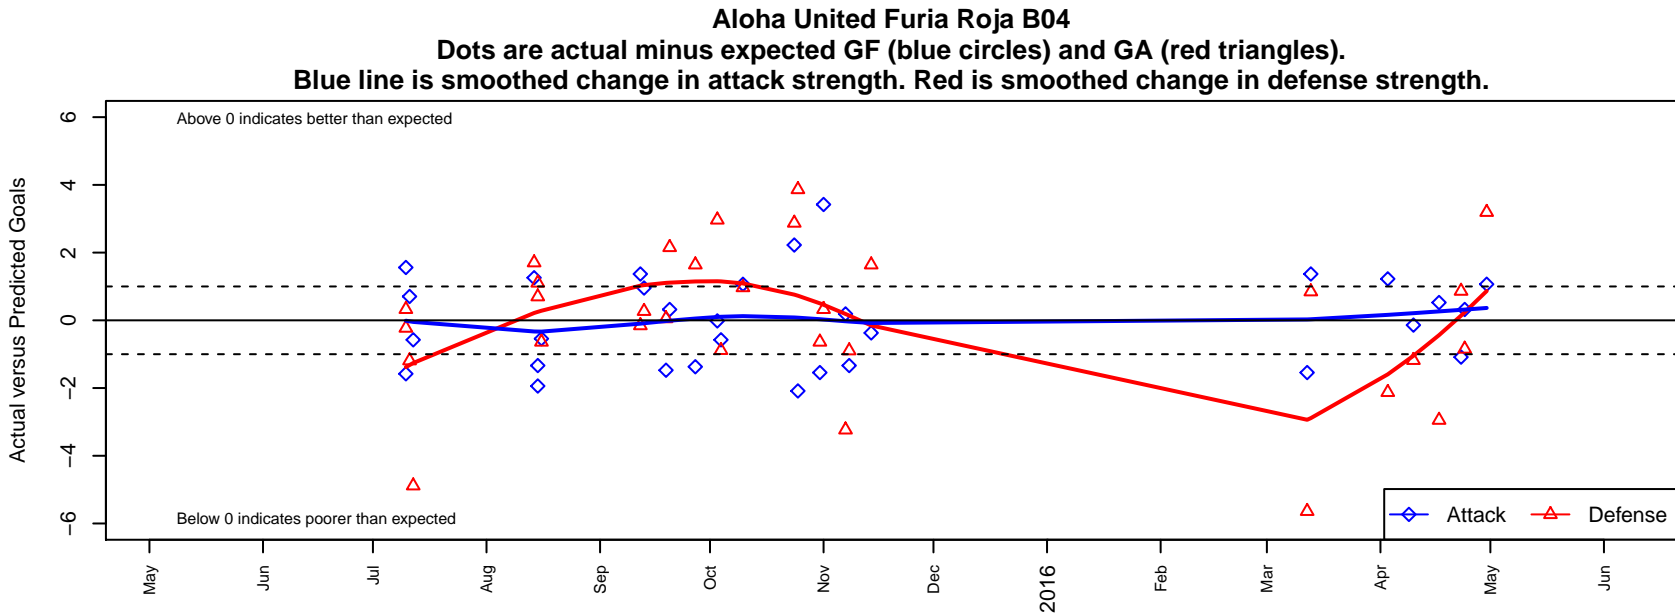

**attack and defense variance (black dot)
relative to other teams
and top 10 in region**

**attack and defense rating
relative to others at age
and all opponents in last 13 months**

Aloha United Furia Roja B04

Aloha United
Beaverton, OR
B04 total strength=279
attack=0.34 defense=0.08
fall league = PTT B04 Div 1 Green
spr league = Spr OYS B04 Div 1 Green
notes= AUCS

alt names used:
Aloha United Furia Roja
AUCSC Furia Roja
AUCSC Furia Roja
Aloha United Furia Roja
AUCSC Furia Roja

Venues played:
2015 United Cup 9v9 U11
2015 Mt Hood Challenge U11
2015 PTT B04 Division 1 Green
2015 OYS Presidents Cup B04
2015 Spr OYS B04 Division 1 Green